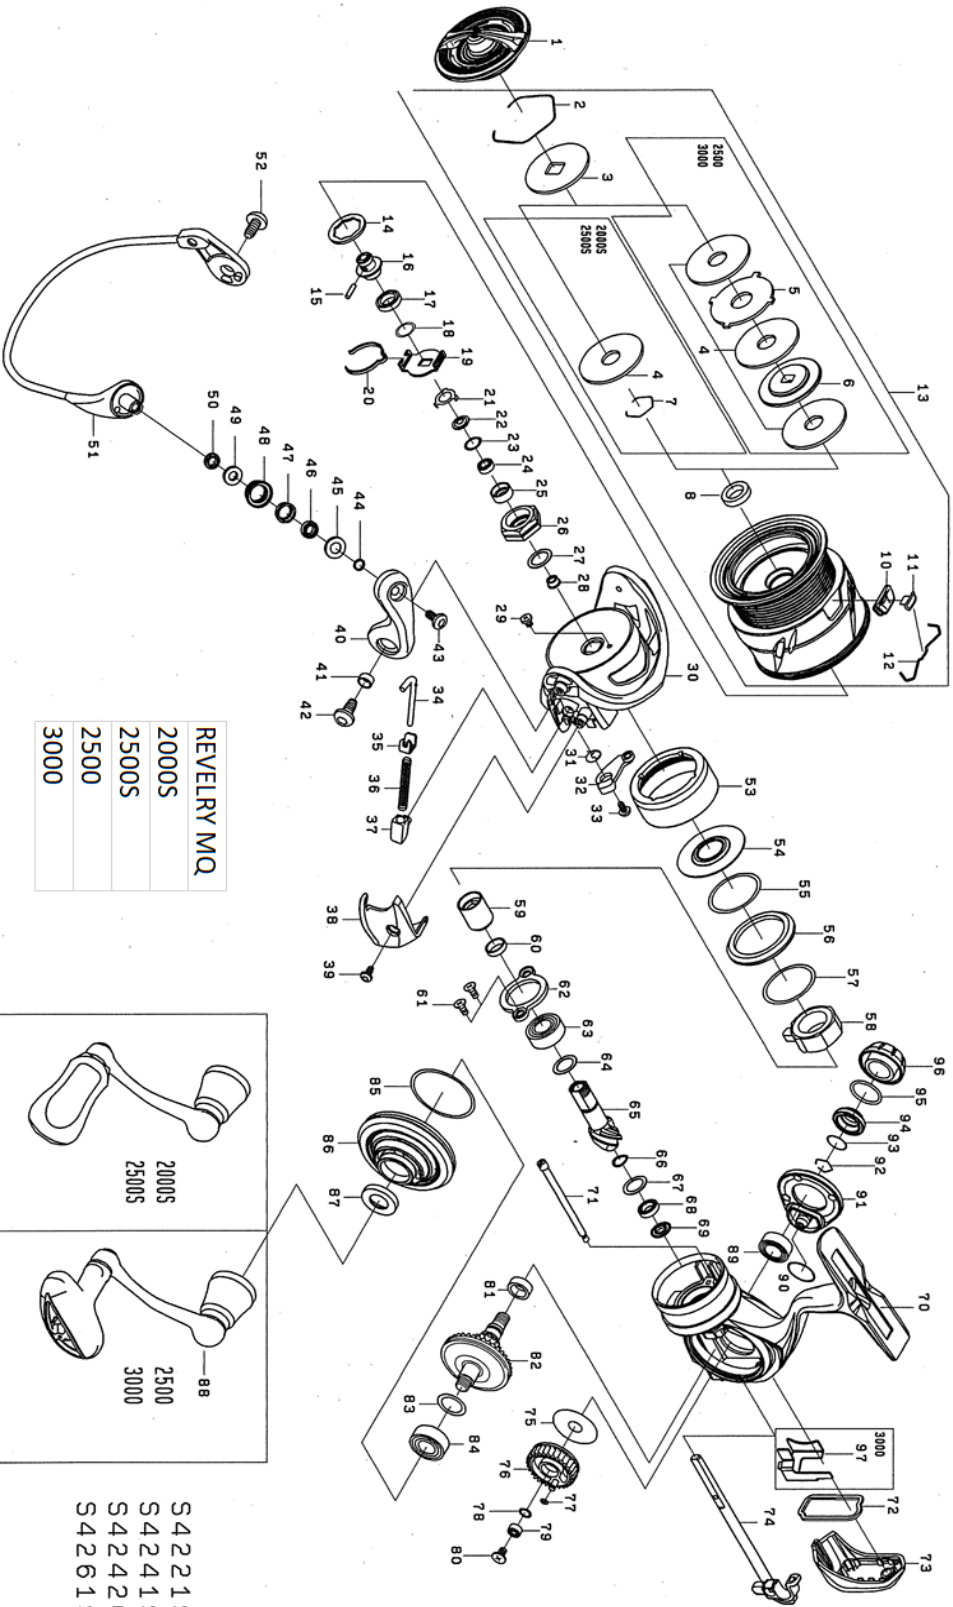

REVELRY MQ 2500

Feel Alive.

Please quote by part number, not key number when ordering.
 spares@daiwaaustralia.com.au PH: (02) 8644 8644

REEL NAME	MGFT CODE	KEY NO	PARTS CODE	DESCRIPTION
REVELRY MQ 2500	S42420D	1	6J547201	DRAG KNOB
REVELRY MQ 2500	S42420D	2	6J547101	DRAG WASHER RETAINER
REVELRY MQ 2500	S42420D	3	6J547001	KEY WASHER (A)
REVELRY MQ 2500	S42420D	4	6J678801	DRAG WASHER
REVELRY MQ 2500	S42420D	5	6J546902	EARED WASHER
REVELRY MQ 2500	S42420D	6	6J549001	KEY WASHER (B)
REVELRY MQ 2500	S42420D	7	-	-
REVELRY MQ 2500	S42420D	8	6J546701	SPOOL COLLAR (A)
REVELRY MQ 2500	S42420D	10	6J558101	LINE STOPPER PLATE
REVELRY MQ 2500	S42420D	11	6J558001	LINE STOPPER
REVELRY MQ 2500	S42420D	12	6J314801	LINE STOPPER SPRING
REVELRY MQ 2500	S42420D	13	6M258801	SPOOL ASSY
REVELRY MQ 2500	S42420D	14	6J546304	SPOOL WASHER (A)
REVELRY MQ 2500	S42420D	15	6J558201	SPOOL METAL SCREW
REVELRY MQ 2500	S42420D	16	6J549501	SPOOL METAL
REVELRY MQ 2500	S42420D	17	6H624801	SPOOL COLLAR (B)
REVELRY MQ 2500	S42420D	18	6J602201	SPOOL WASHER (B)
REVELRY MQ 2500	S42420D	19	6M021401	CLICK SPRING HOLDER
REVELRY MQ 2500	S42420D	20	6H416101	CLICK LEAF SPRING
REVELRY MQ 2500	S42420D	21	6G471501	ROTOR NUT BEARING RETAINER
REVELRY MQ 2500	S42420D	22	6J729101	ROTOR NUT PACKING
REVELRY MQ 2500	S42420D	23	63755202	ROTOR NUT BEARING WASHER
REVELRY MQ 2500	S42420D	24	6G466205	ROTOR NUT BALL BEARING
REVELRY MQ 2500	S42420D	25	6M101801	ROTOR NUT BEARING COLLAR
REVELRY MQ 2500	S42420D	26	6J253001	ROTOR NUT
REVELRY MQ 2500	S42420D	27	63712824	ROTOR NUT WASHER
REVELRY MQ 2500	S42420D	28	6J808500	ROTOR NUT COLLAR
REVELRY MQ 2500	S42420D	29	6H022701	ROTOR NUT SCREW
REVELRY MQ 2500	S42420D	30	6J545317	ROTOR
REVELRY MQ 2500	S42420D	31	6H413601	BAIL TRIP LEVER SPRING
REVELRY MQ 2500	S42420D	32	6J545401	BAIL TRIP LEVER
REVELRY MQ 2500	S42420D	33	6H417701	BAIL TRIP LEVER SCREW
REVELRY MQ 2500	S42420D	34	6J545601	ARM LEVER SHAFT
REVELRY MQ 2500	S42420D	35	6H576101	ARM LEVER SPRING COLLAR
REVELRY MQ 2500	S42420D	36	6J642801	ARM LEVER SPRING
REVELRY MQ 2500	S42420D	37	6H414301	ARM LEVER SPRING HOLDER
REVELRY MQ 2500	S42420D	38	6J545701	ARM LEVER COVER
REVELRY MQ 2500	S42420D	39	6H431301	ARM LEVER COVER SCREW
REVELRY MQ 2500	S42420D	40	6H960132	ARM LEVER
REVELRY MQ 2500	S42420D	41	6H962401	ARM LEVER COLLAR
REVELRY MQ 2500	S42420D	42	6H431201	ARM LEVER SCREW
REVELRY MQ 2500	S42420D	43	6H697701	ROLLER SCREW
REVELRY MQ 2500	S42420D	44	6H961001	ROLLER COLLAR (A)
REVELRY MQ 2500	S42420D	45	6H038301	ROLLER BALL BEARING PACKING
REVELRY MQ 2500	S42420D	46	6G686903	ROLLER BALL BEARING
REVELRY MQ 2500	S42420D	47	6H960901	ROLLER COLLAR (B)
REVELRY MQ 2500	S42420D	48	6G686703	LINE ROLLER
REVELRY MQ 2500	S42420D	49	6H960801	ROLLER COLLAR (C)
REVELRY MQ 2500	S42420D	50	6H960701	ROLLER COLLAR (D)
REVELRY MQ 2500	S42420D	51	6J642001	BAIL
REVELRY MQ 2500	S42420D	52	6H431201	BAIL HOLDER SCREW
REVELRY MQ 2500	S42420D	53	6J777901	MAGSEALED COVER
REVELRY MQ 2500	S42420D	54	6J777601	MAGSEALED PLATE
REVELRY MQ 2500	S42420D	55	6J791001	MADSEALED COVER O RING